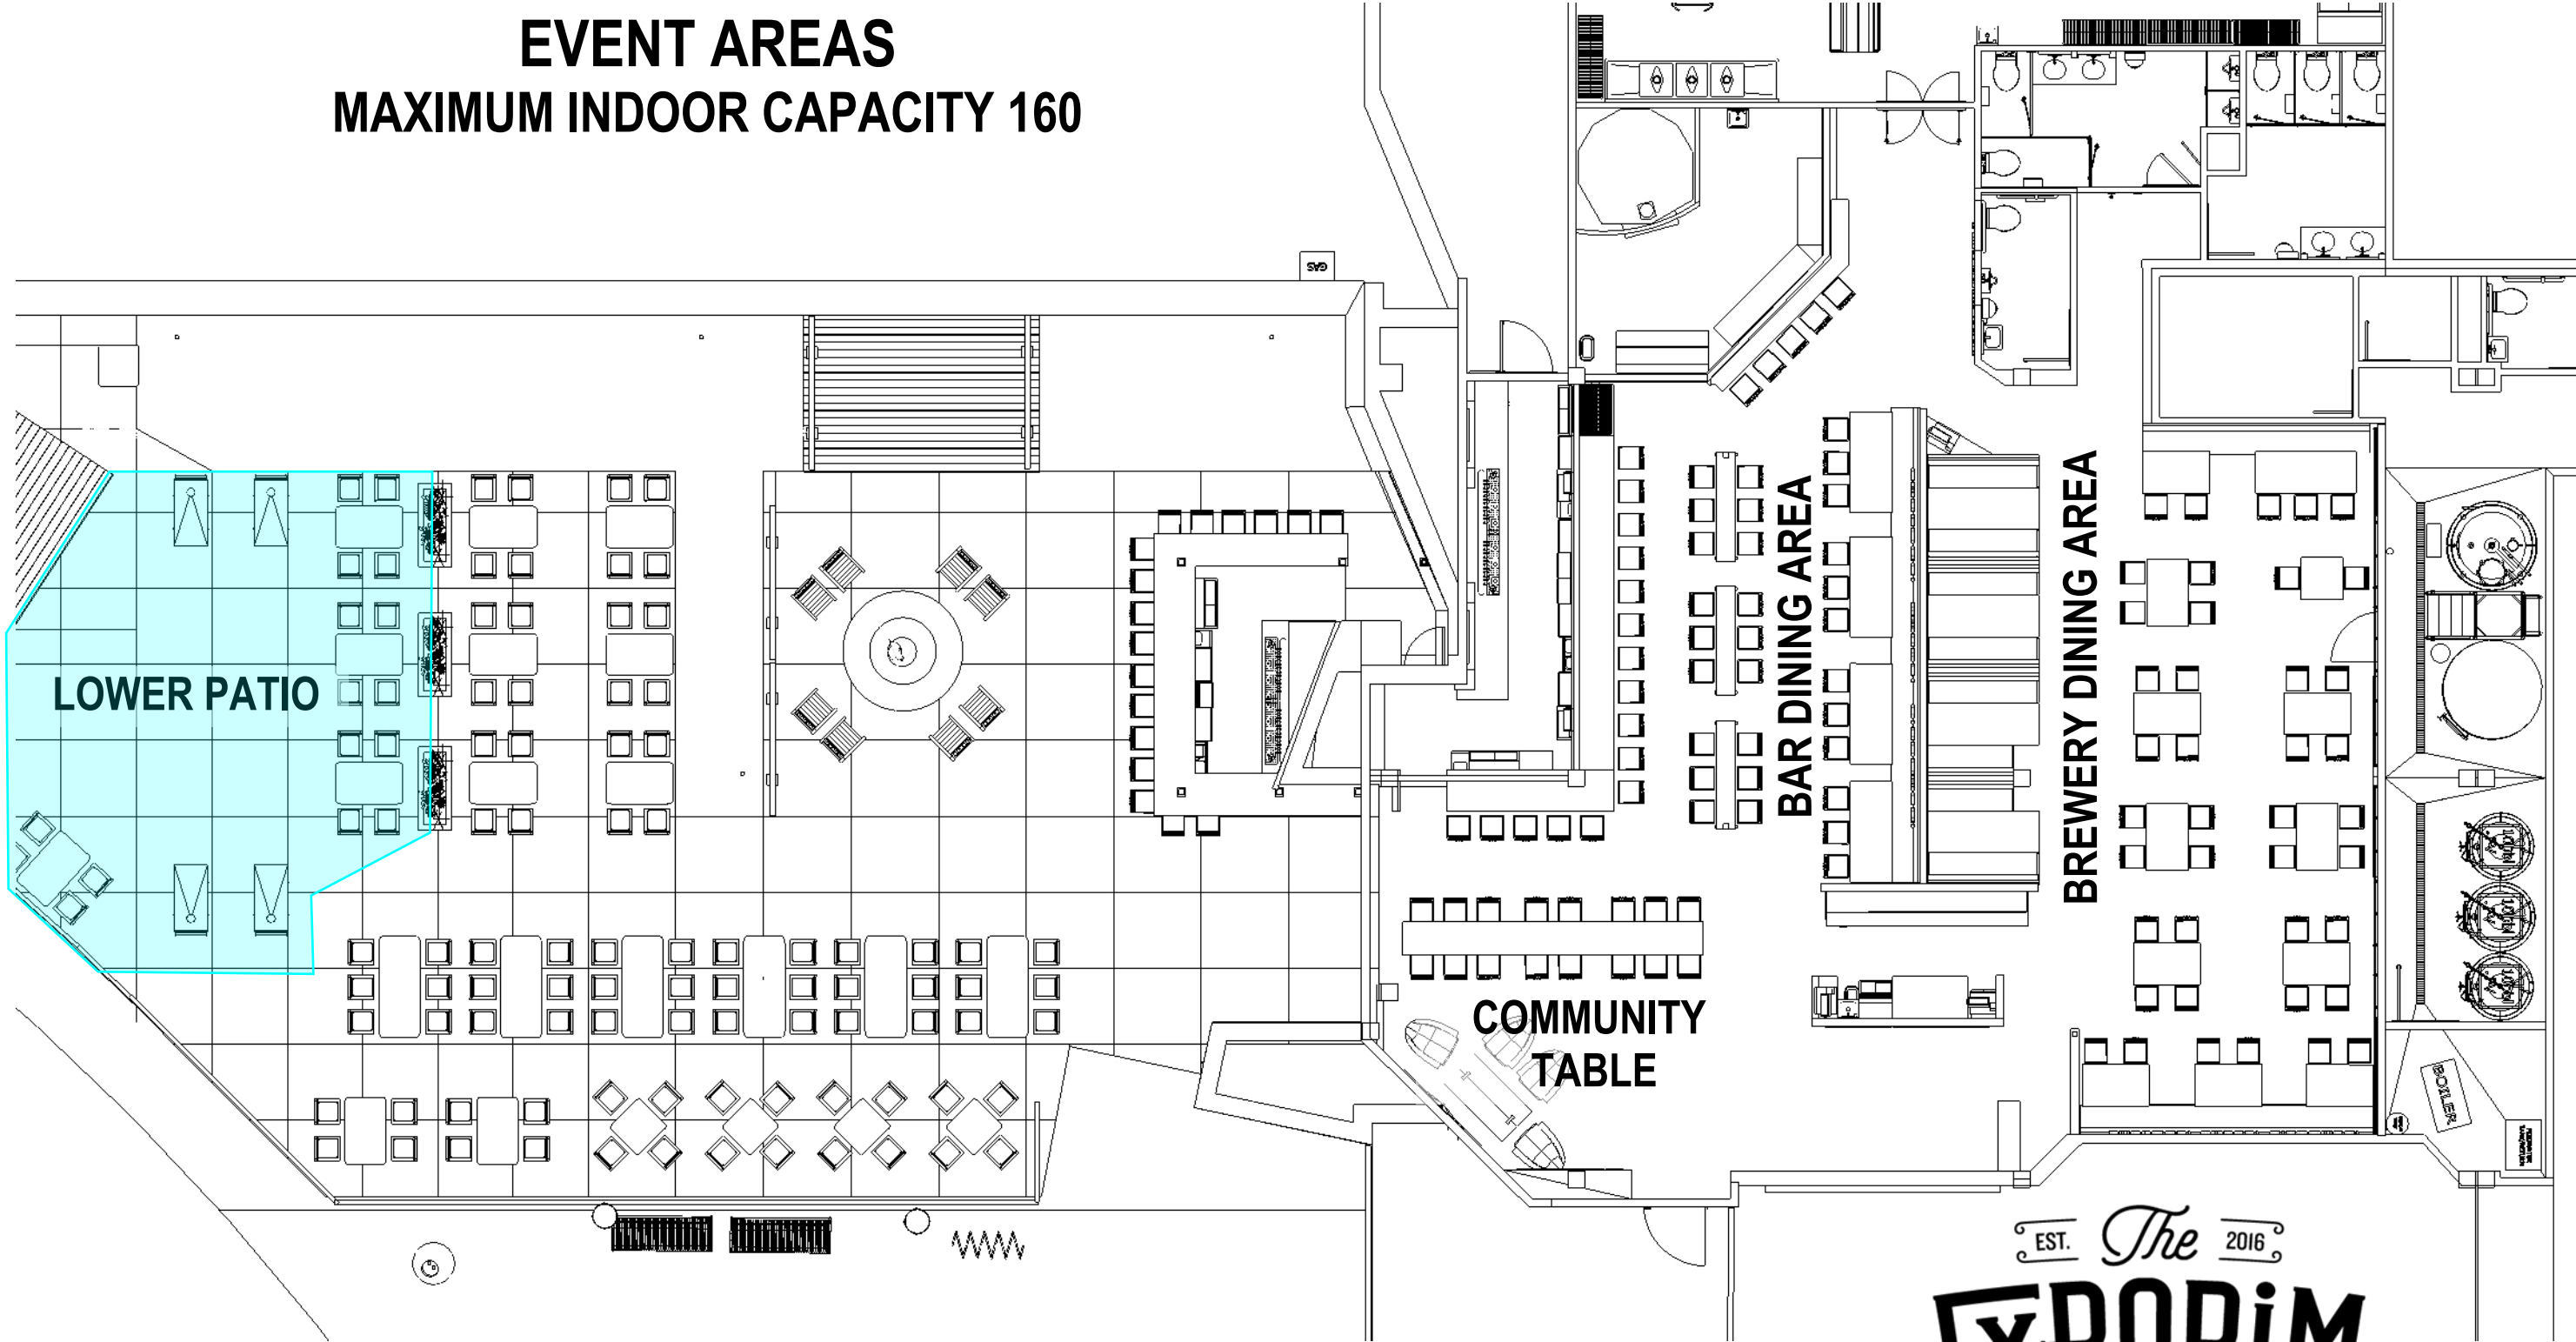

# EVENT AREAS

MAXIMUM INDOOR CAPACITY 160

EST. *The* 2016  
**EXPLORIUM**  
**BREW PUB**  
GREENDALE, WI