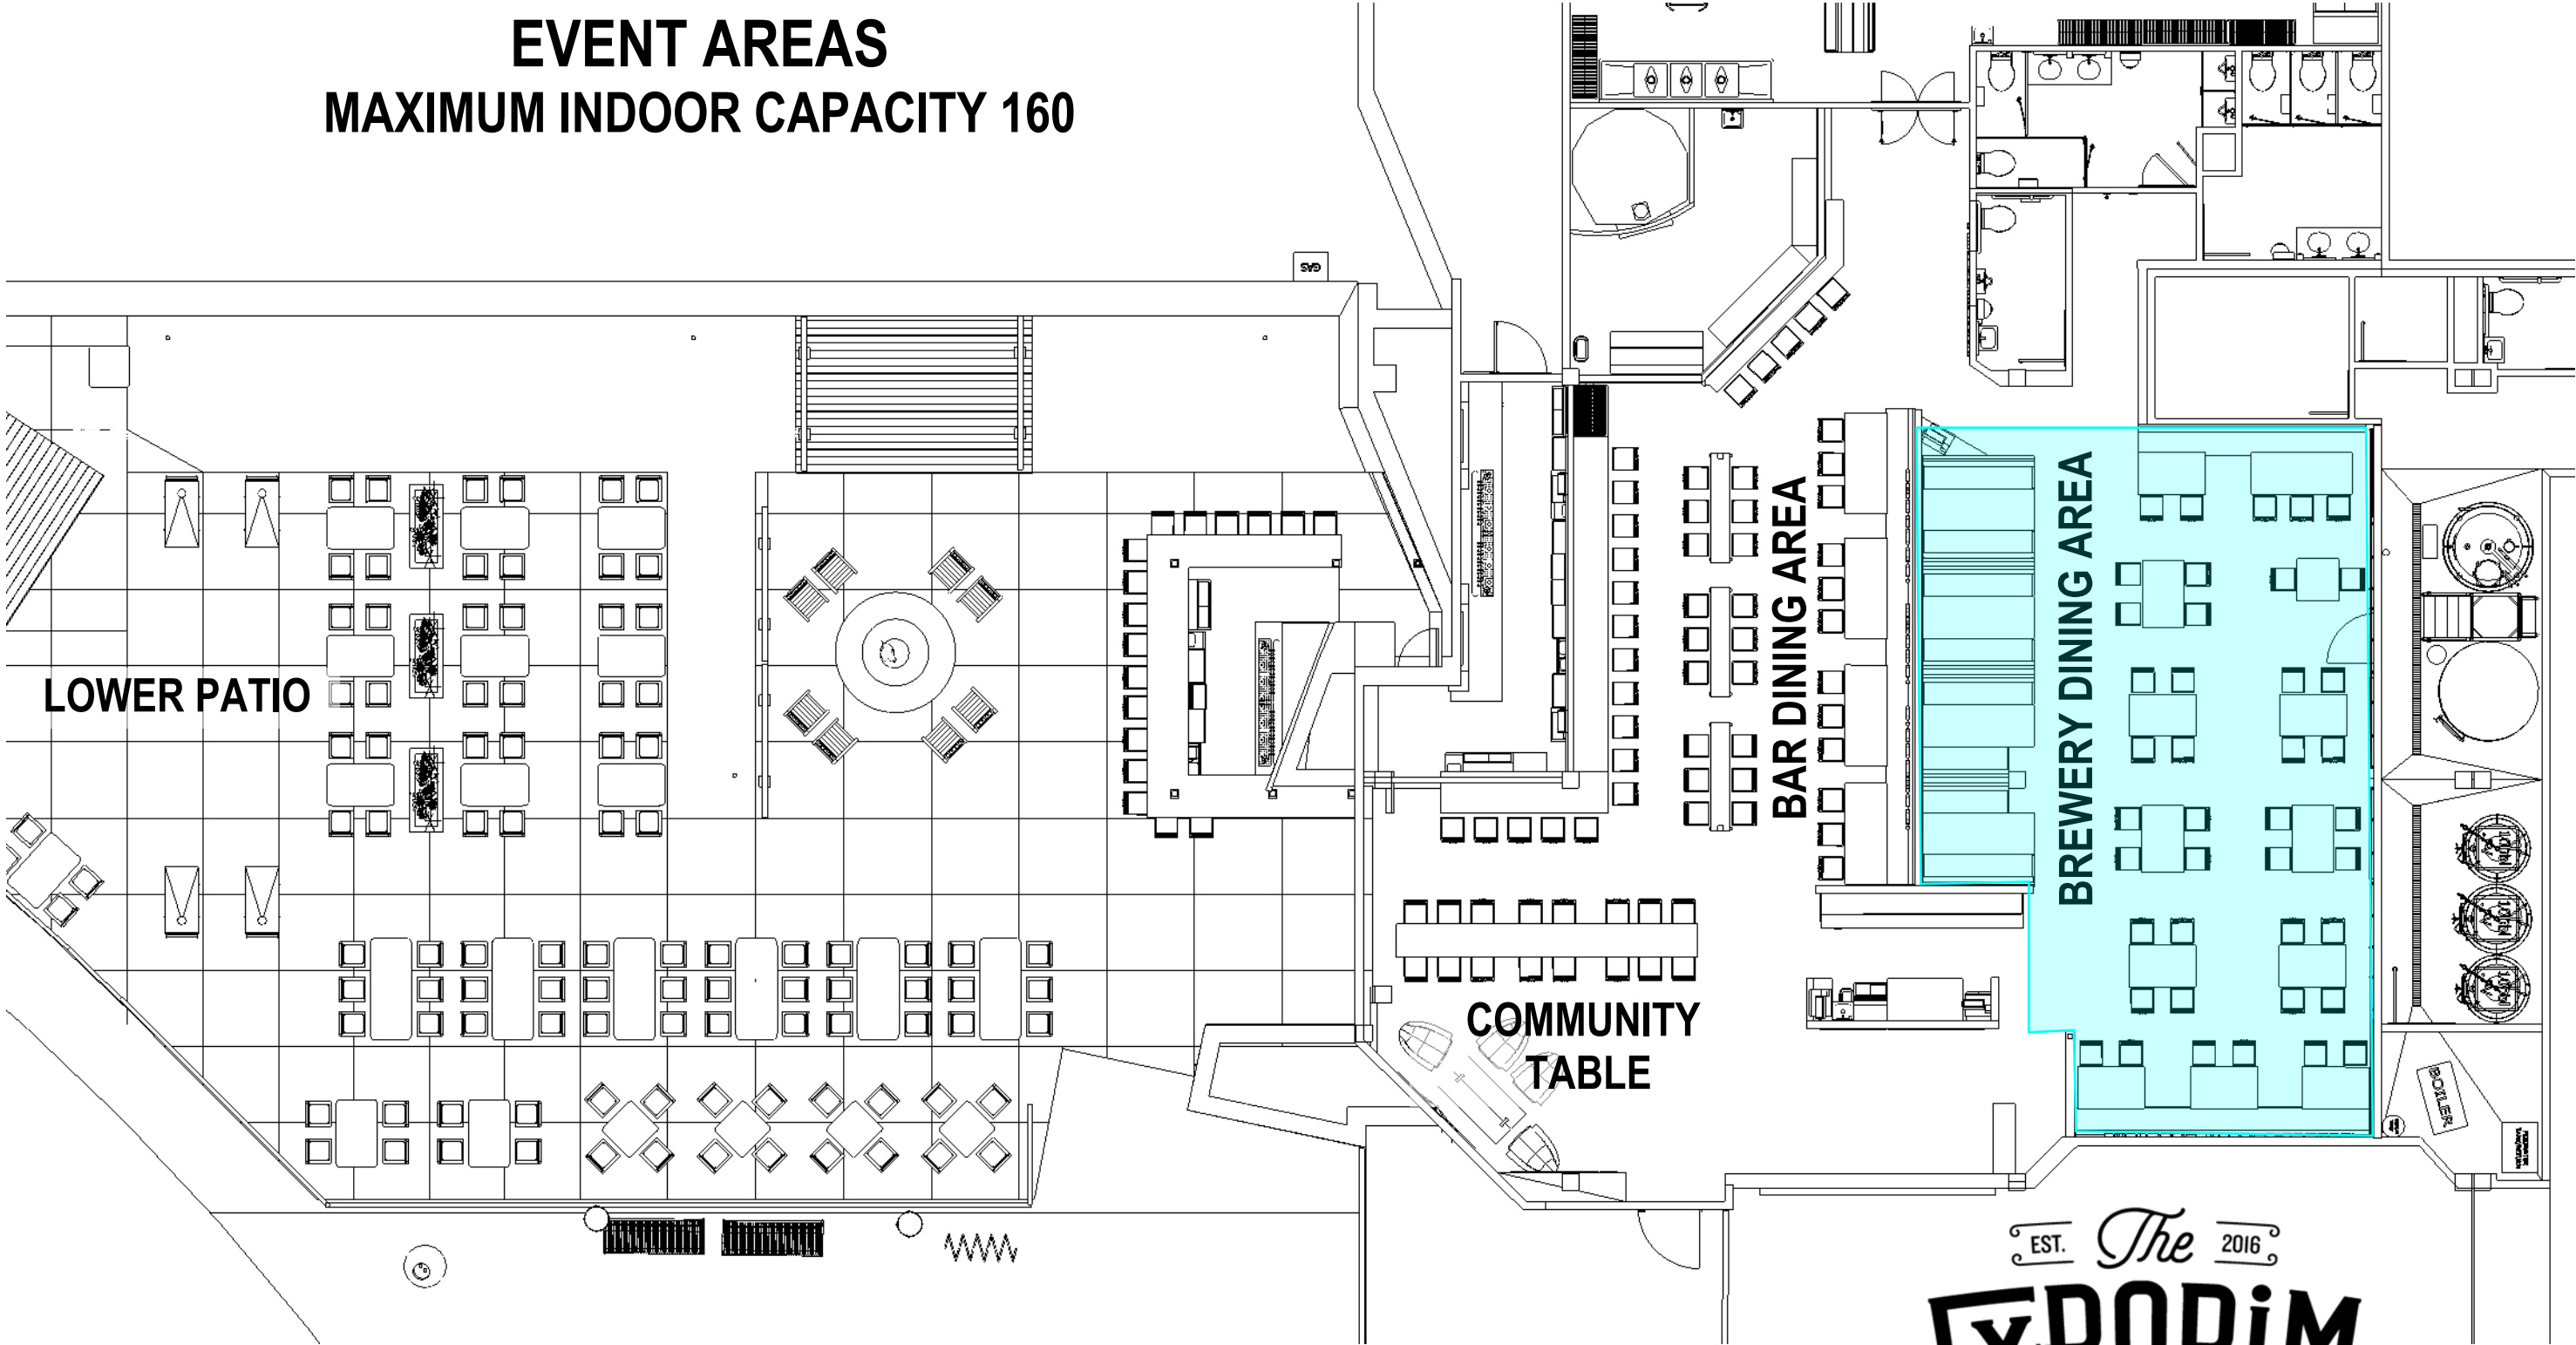

EVENT AREAS

MAXIMUM INDOOR CAPACITY 160

EST. *The* 2016
EXPLORIUM
BREW PUB
GREENDALE, WI

EVENT AREAS

MAXIMUM INDOOR CAPACITY 160

EST. *The* 2016
EXPLORUM
BREW PUB
GREENDALE, WI

EVENT AREAS

MAXIMUM INDOOR CAPACITY 160

EST. *The* 2016
EXPLORIUM
BREW PUB
GREENDALE, WI

EVENT AREAS

MAXIMUM INDOOR CAPACITY 160

EST. *The* 2016
EXPLORIUM
BREW PUB
GREENDALE, WI

EVENT AREAS
MAXIMUM INDOOR CAPACITY 160

EST. *The* 2016
EXPLORIM
BREW PUB
GREENDALE, WI