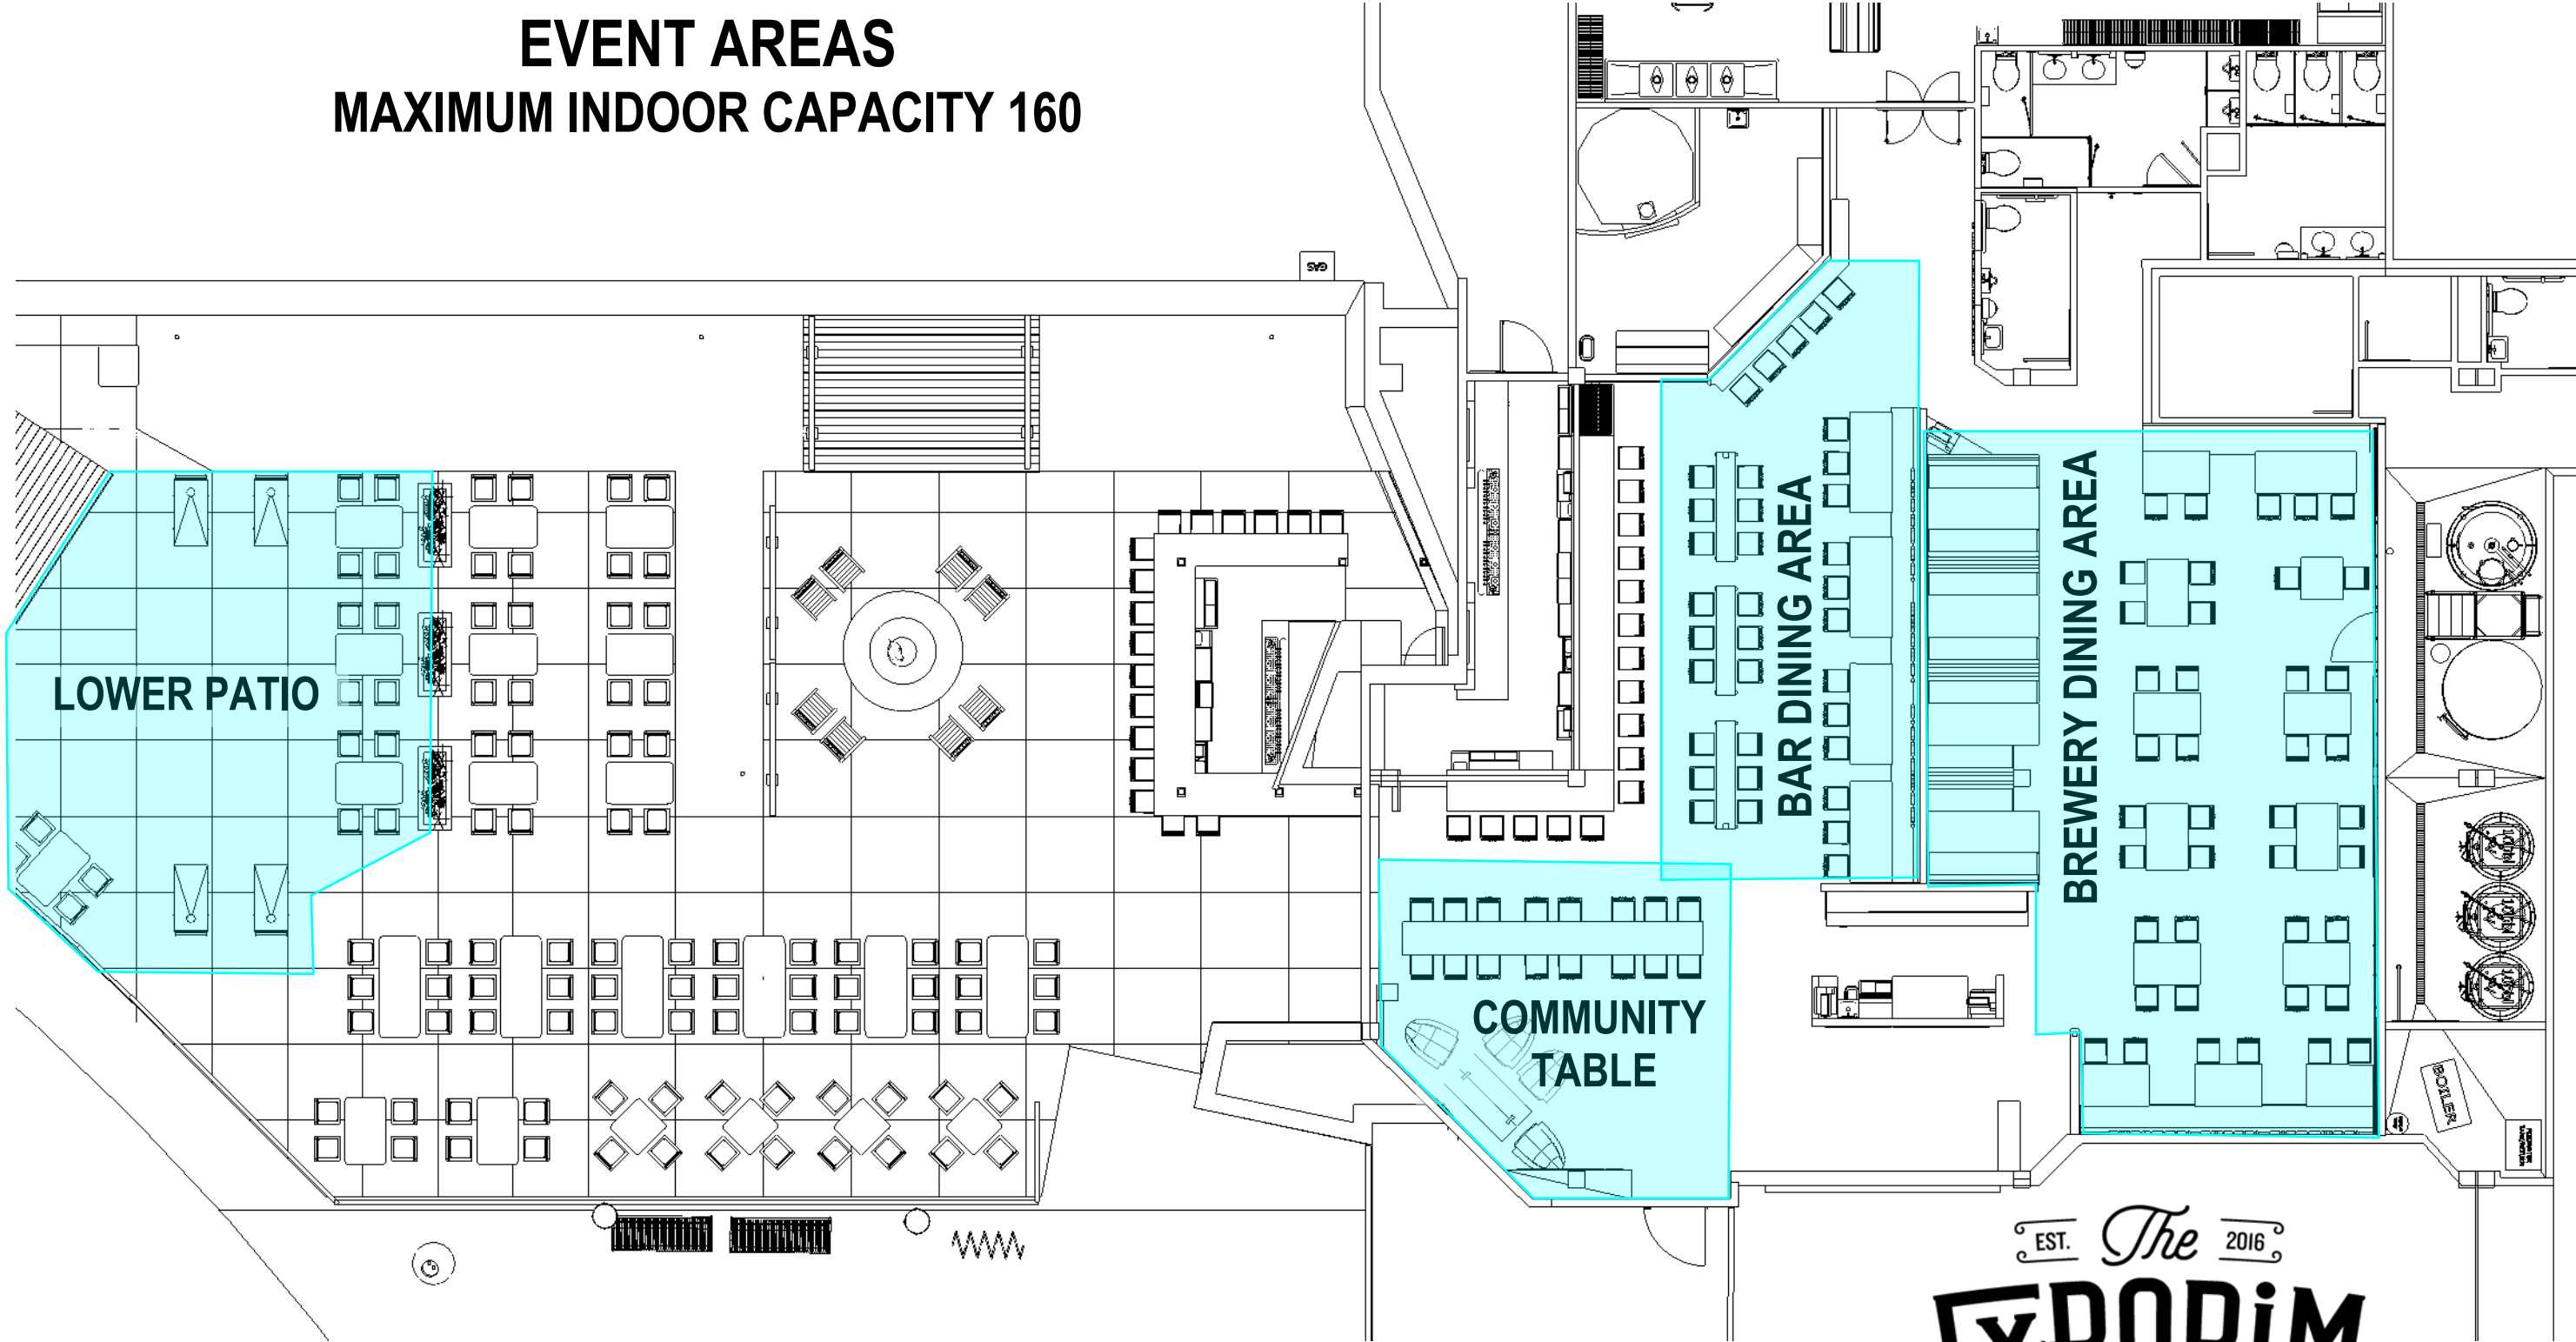

EVENT AREAS

MAXIMUM INDOOR CAPACITY 160

EST. *The* 2016
EXPLORIUM
BREW PUB
GREENDALE, WI

EVENT AREAS

MAXIMUM INDOOR CAPACITY 160

EST. *The* 2016
EXPLORUM
BREW PUB
GREENDALE, WI

EVENT AREAS

MAXIMUM INDOOR CAPACITY 160

EST. *The* 2016
EXPLORIUM
BREW PUB
GREENDALE, WI

EVENT AREAS

MAXIMUM INDOOR CAPACITY 160

EST. *The* 2016
EXPLORIUM
BREW PUB
GREENDALE, WI

EVENT AREAS
MAXIMUM INDOOR CAPACITY 160

EST. *The* 2016
EXPLORIM
BREW PUB
GREENDALE, WI