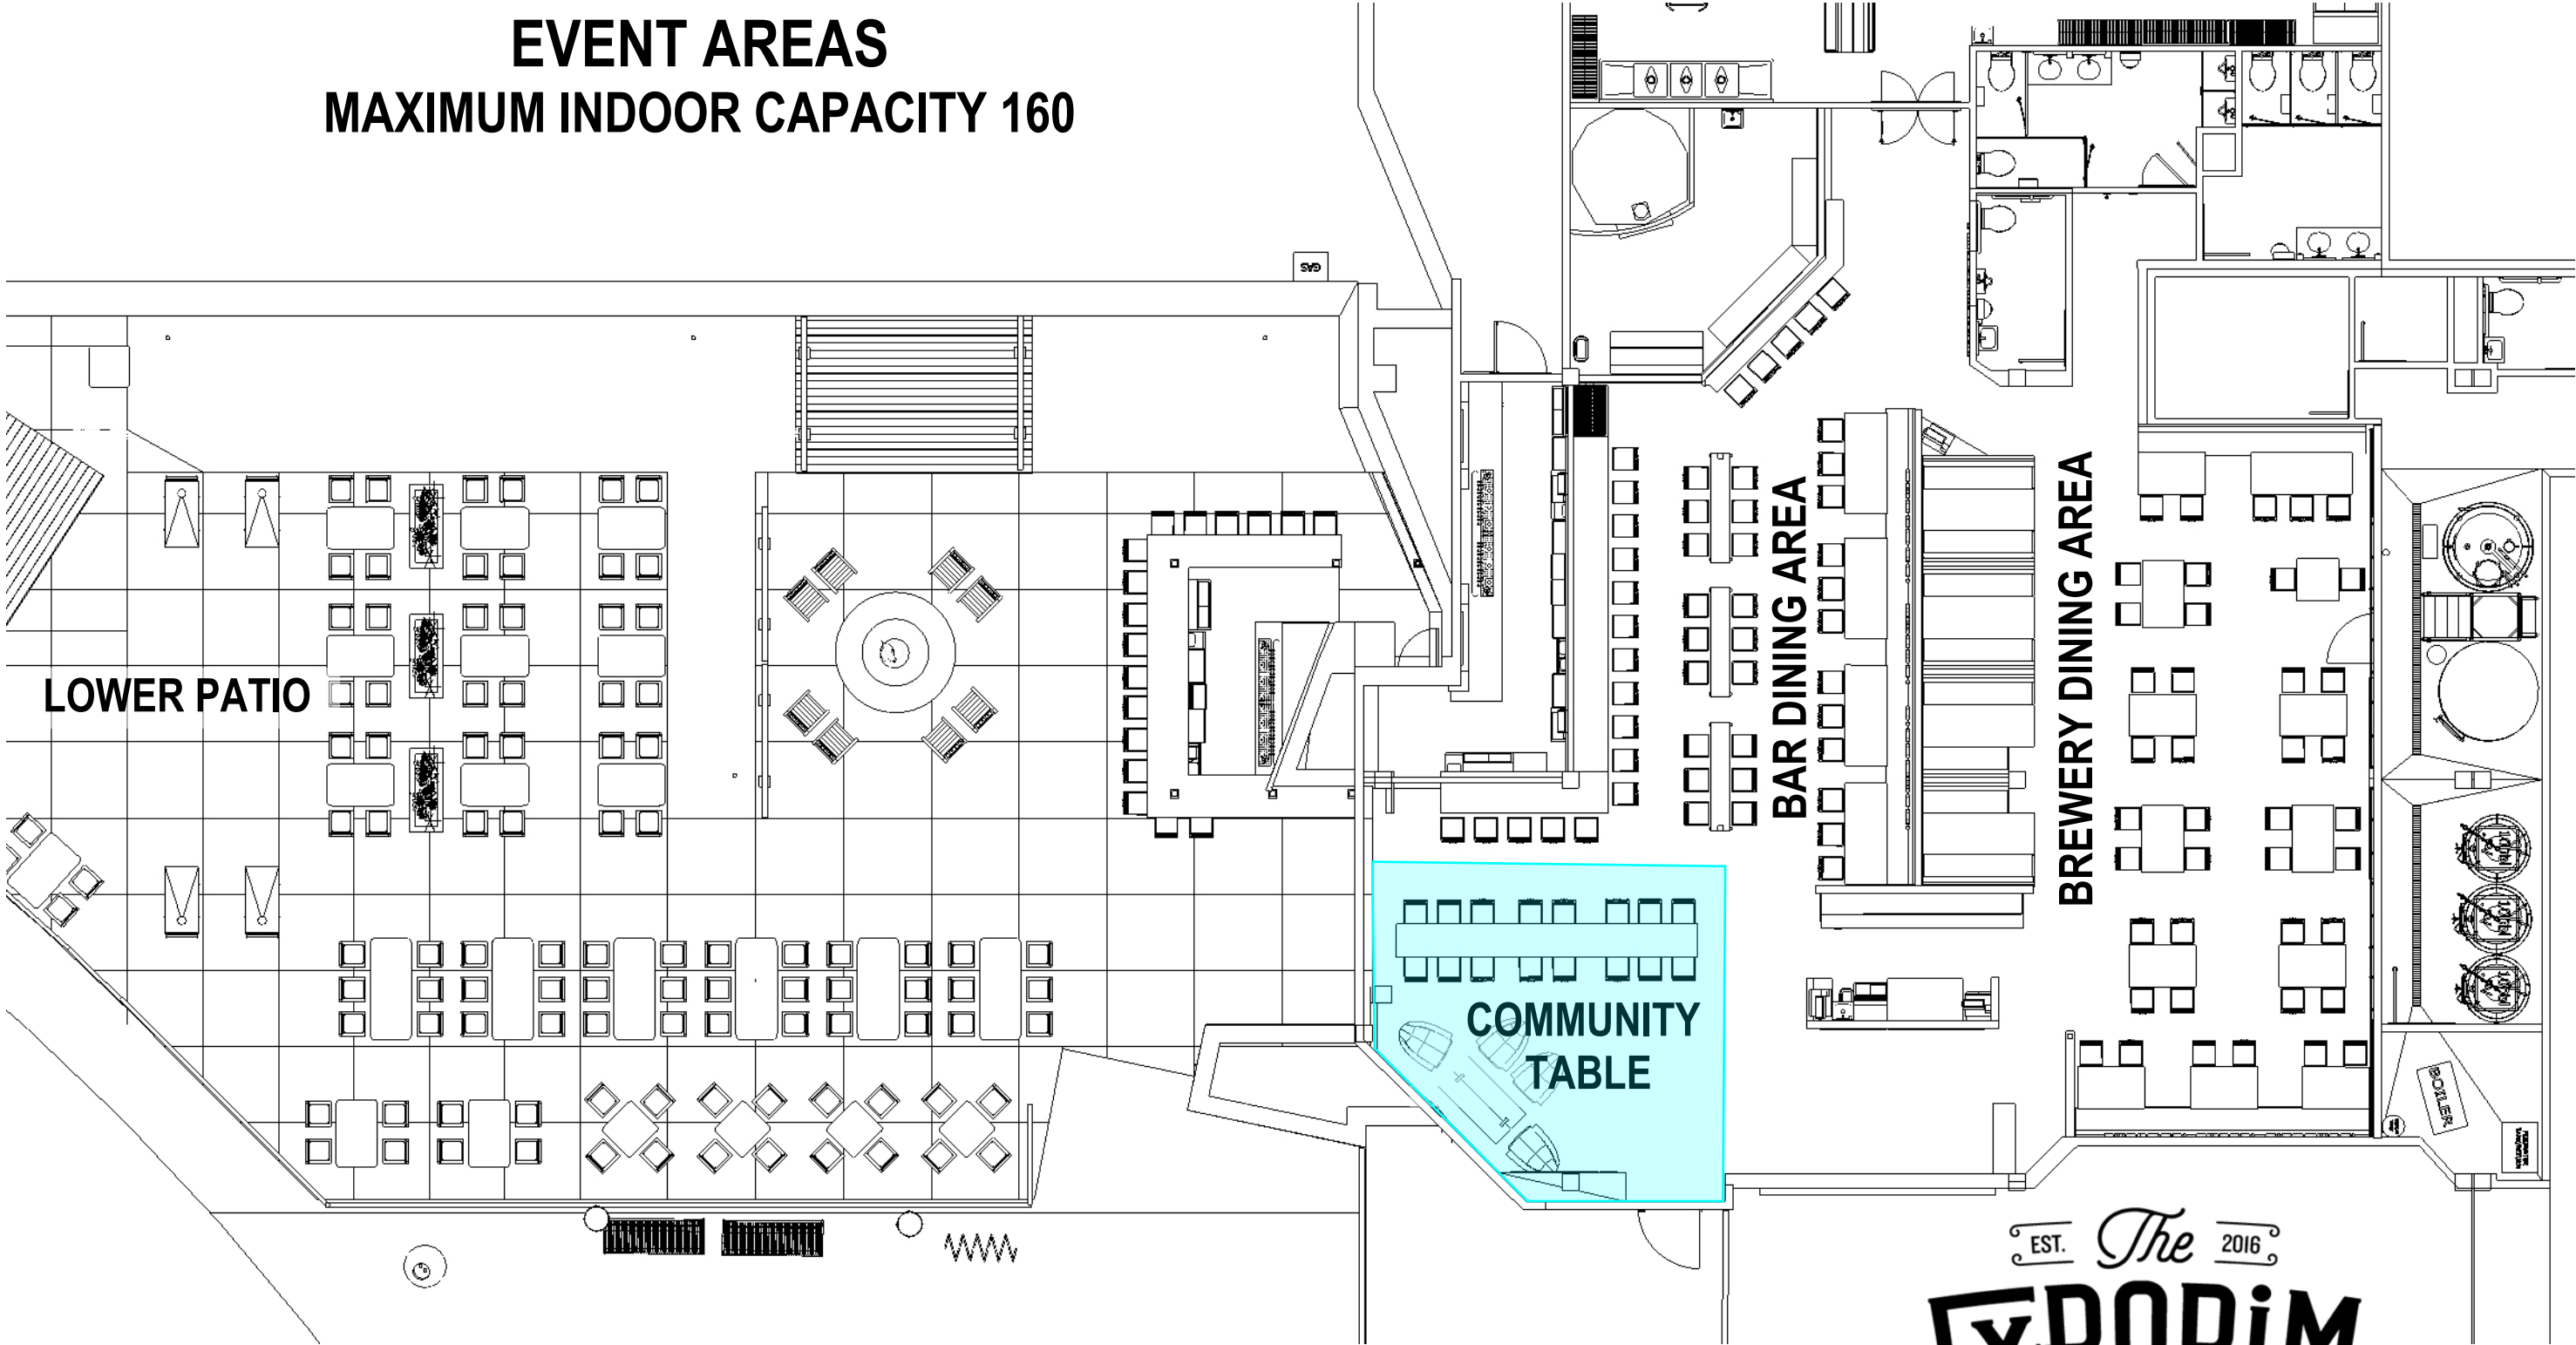

EVENT AREAS

MAXIMUM INDOOR CAPACITY 160

EST. *The* 2016
EXPLORIUM
BREW PUB
GREENDALE, WI

EVENT AREAS

MAXIMUM INDOOR CAPACITY 160

EST. *The* 2016
EXPLORUM
BREW PUB
GREENDALE, WI

EVENT AREAS

MAXIMUM INDOOR CAPACITY 160

EST. *The* 2016
EXPLORIUM
BREW PUB
GREENDALE, WI

EVENT AREAS

MAXIMUM INDOOR CAPACITY 160

EST. *The* 2016
EXPLORIUM
BREW PUB
GREENDALE, WI

EVENT AREAS
MAXIMUM INDOOR CAPACITY 160

EST. *The* 2016
EXPLORIM
BREW PUB
GREENDALE, WI