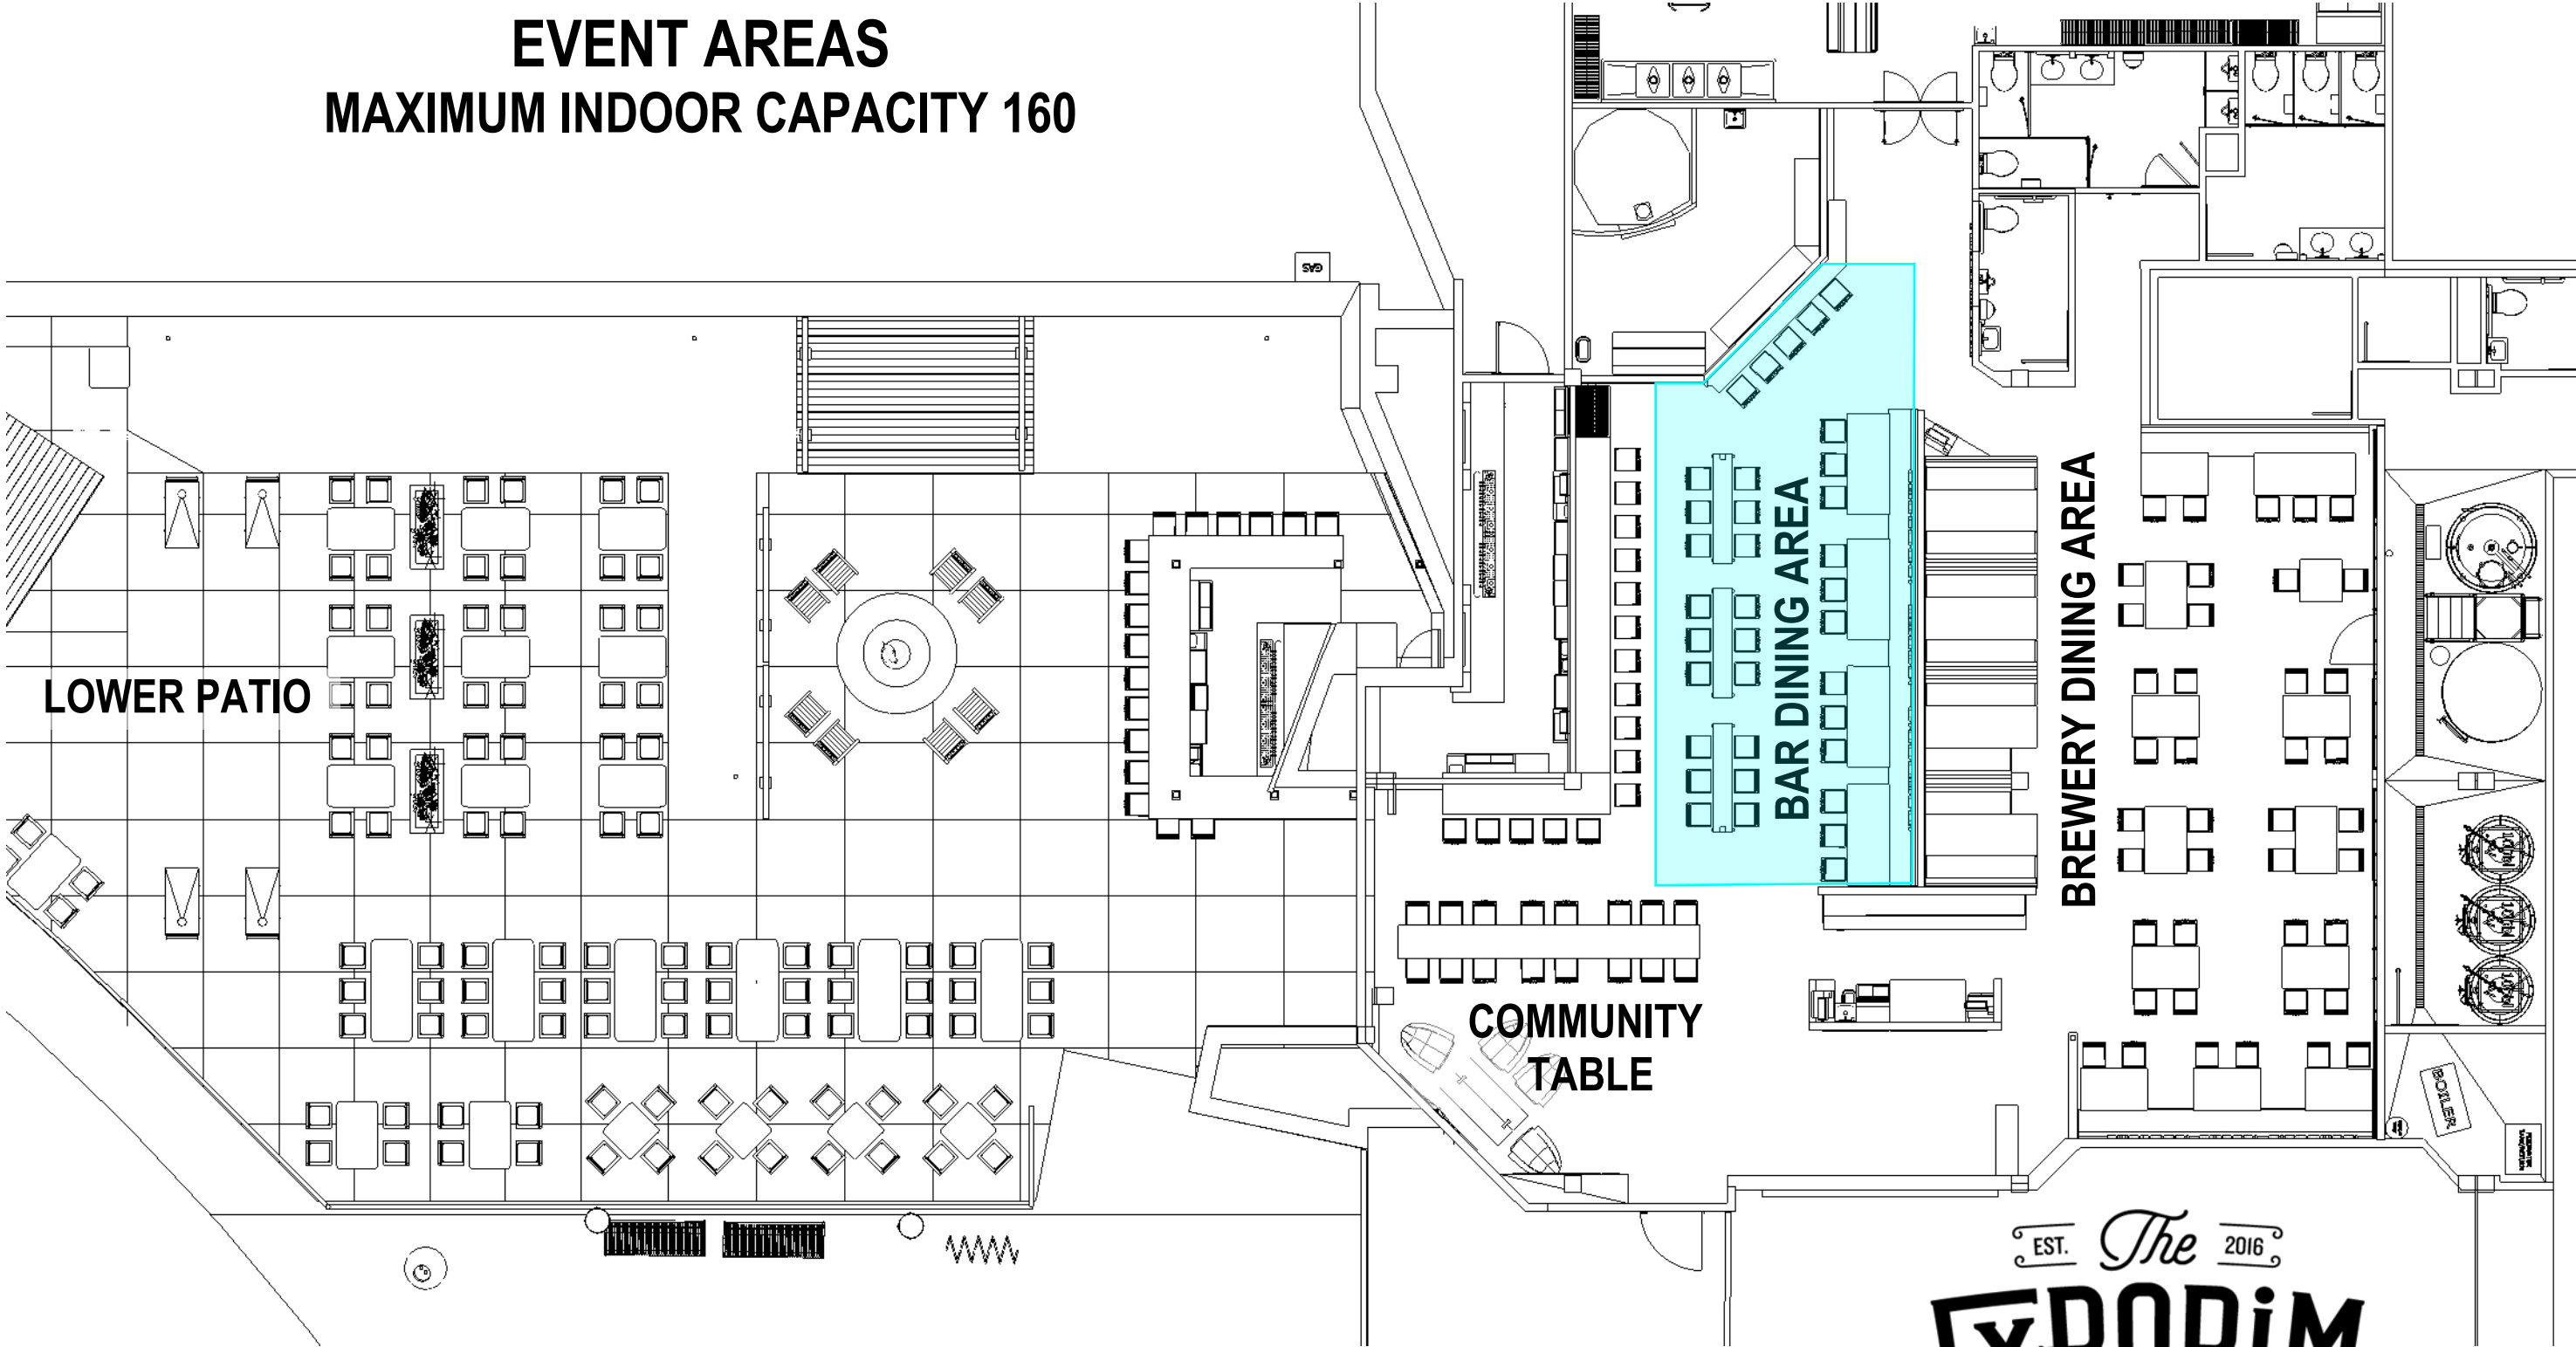

EVENT AREAS

MAXIMUM INDOOR CAPACITY 160

EST. *The* 2016
EXPLORIUM
BREW PUB
GREENDALE, WI

EVENT AREAS

MAXIMUM INDOOR CAPACITY 160

EST. *The* 2016
EXPLORUM
BREW PUB
GREENDALE, WI

EVENT AREAS

MAXIMUM INDOOR CAPACITY 160

EST. *The* 2016
EXPLORIUM
BREW PUB
GREENDALE, WI

EVENT AREAS

MAXIMUM INDOOR CAPACITY 160

EST. *The* 2016
EXPLORIUM
BREW PUB
GREENDALE, WI

EVENT AREAS
MAXIMUM INDOOR CAPACITY 160

EST. *The* 2016
EXPLORIM
BREW PUB
GREENDALE, WI