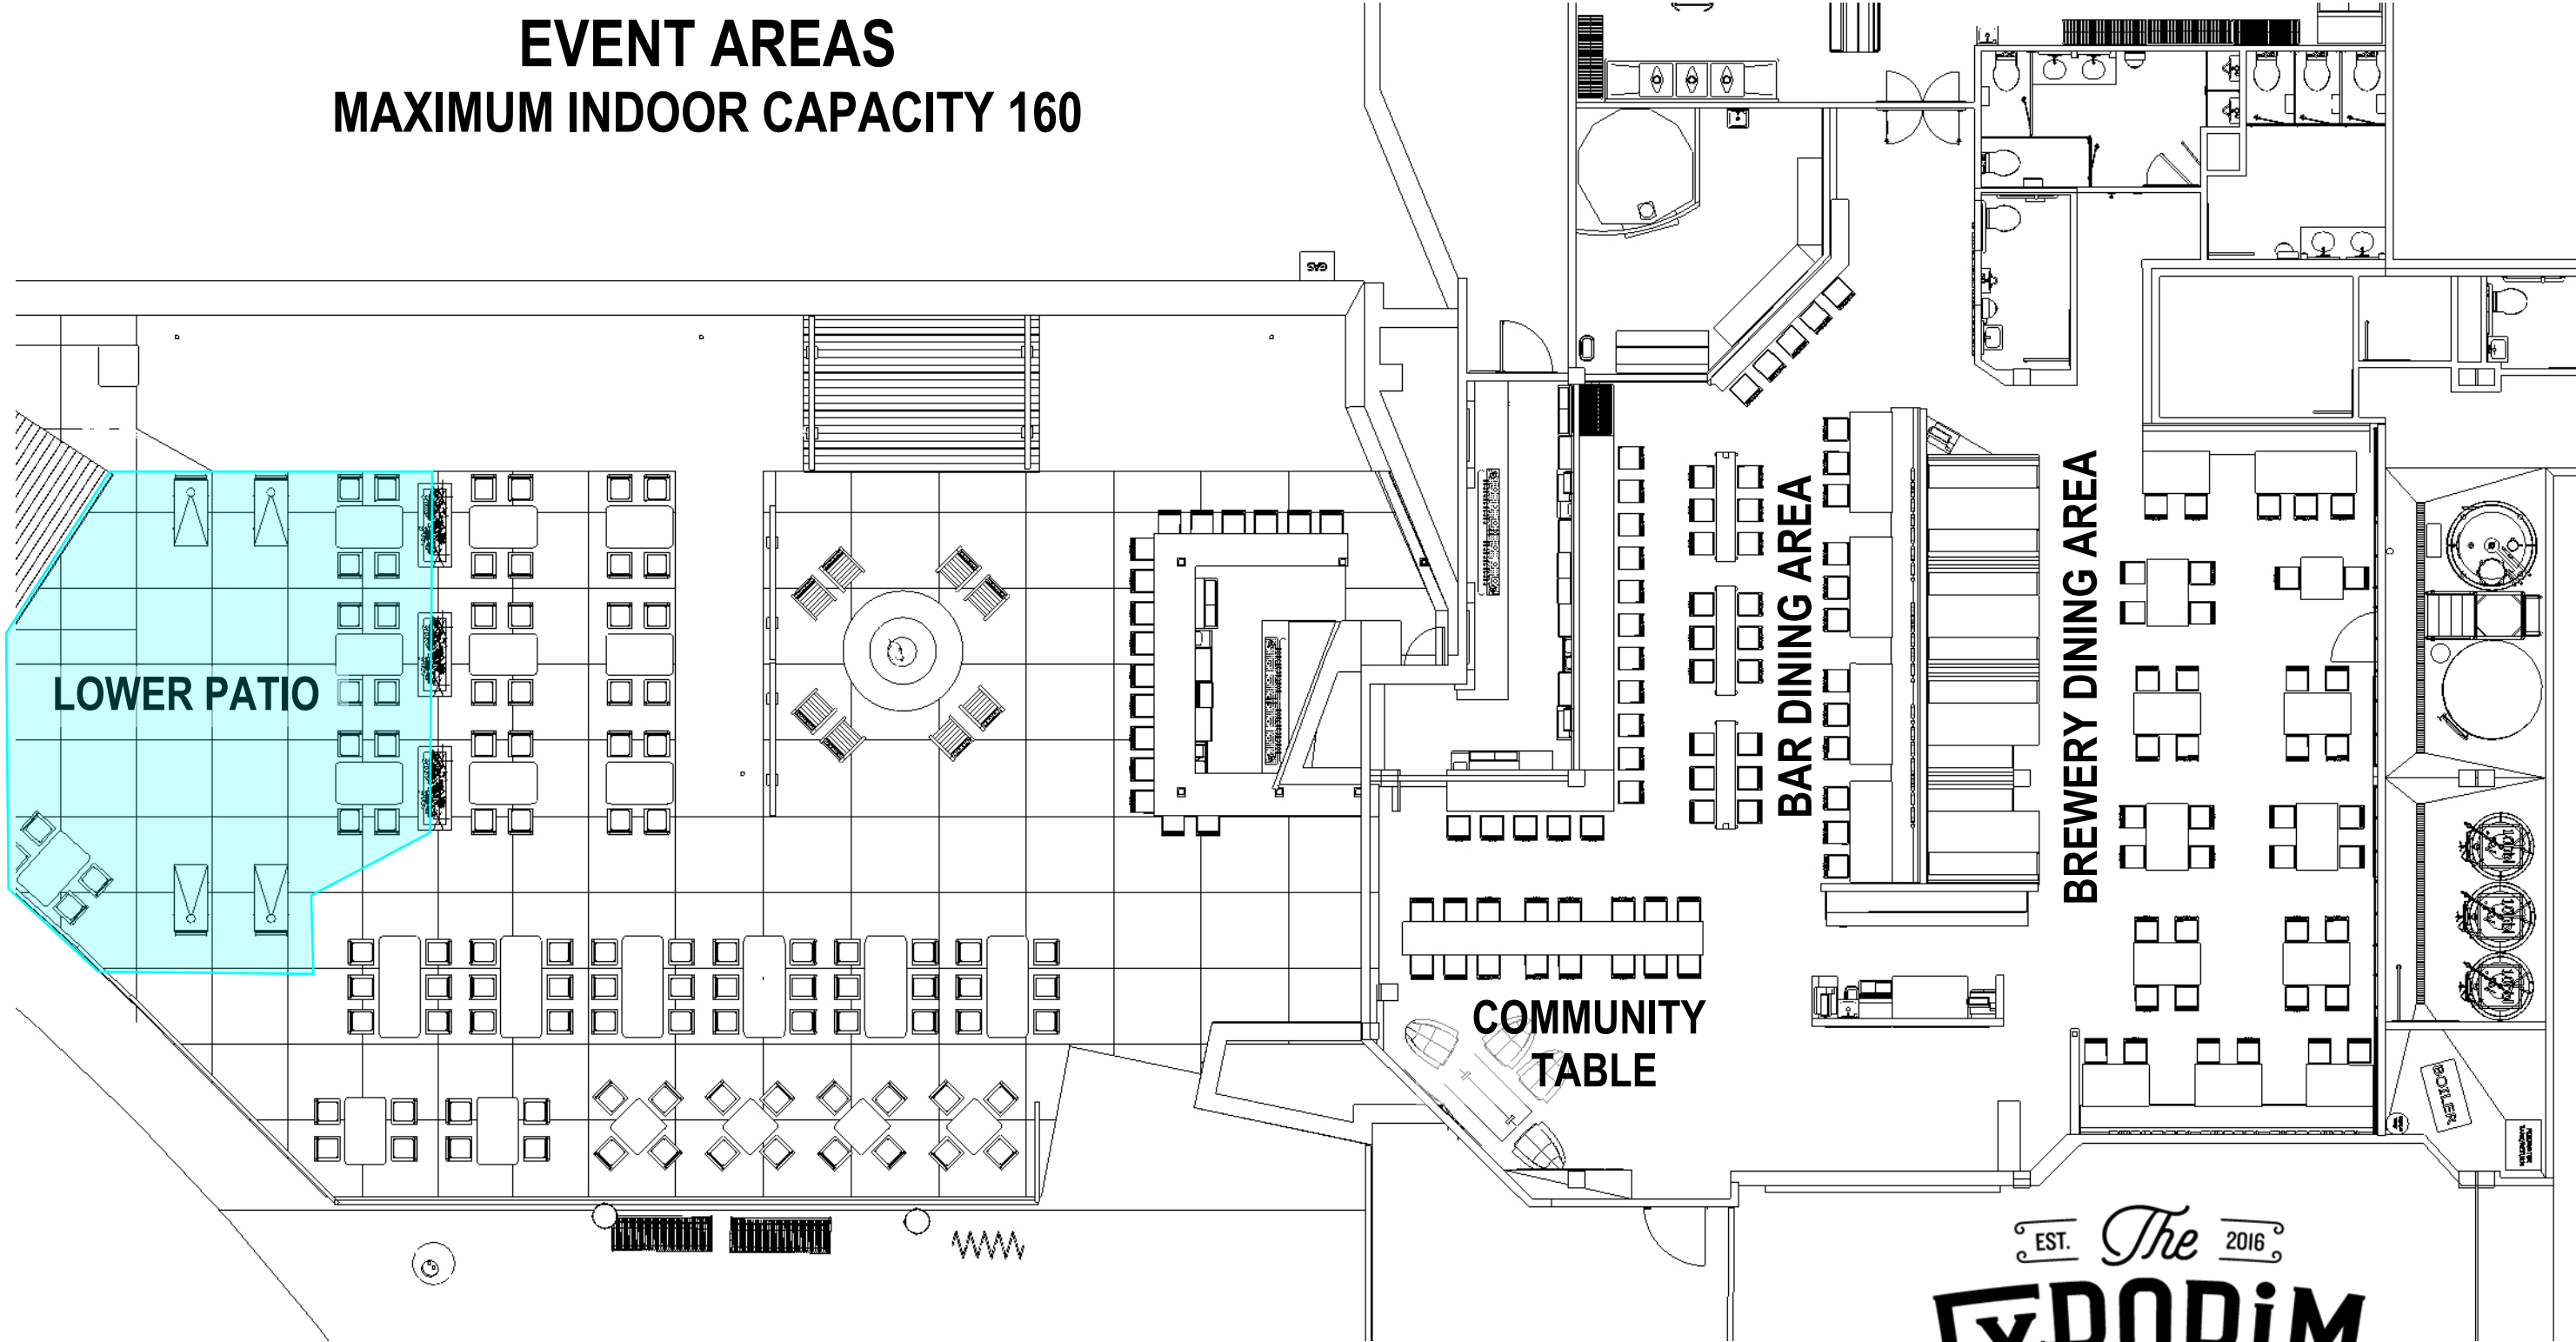

EVENT AREAS

MAXIMUM INDOOR CAPACITY 160

EST. *The* 2016
EXPLORIUM
BREW PUB
GREENDALE, WI

EVENT AREAS

MAXIMUM INDOOR CAPACITY 160

EST. *The* 2016
EXPLORUM
BREW PUB
GREENDALE, WI

EVENT AREAS

MAXIMUM INDOOR CAPACITY 160

EST. *The* 2016
EXPLORIUM
BREW PUB
GREENDALE, WI

EVENT AREAS

MAXIMUM INDOOR CAPACITY 160

EST. *The* 2016
EXPLORIUM
BREW PUB
GREENDALE, WI

EVENT AREAS
MAXIMUM INDOOR CAPACITY 160

EST. *The* 2016
EXPLORIM
BREW PUB
GREENDALE, WI