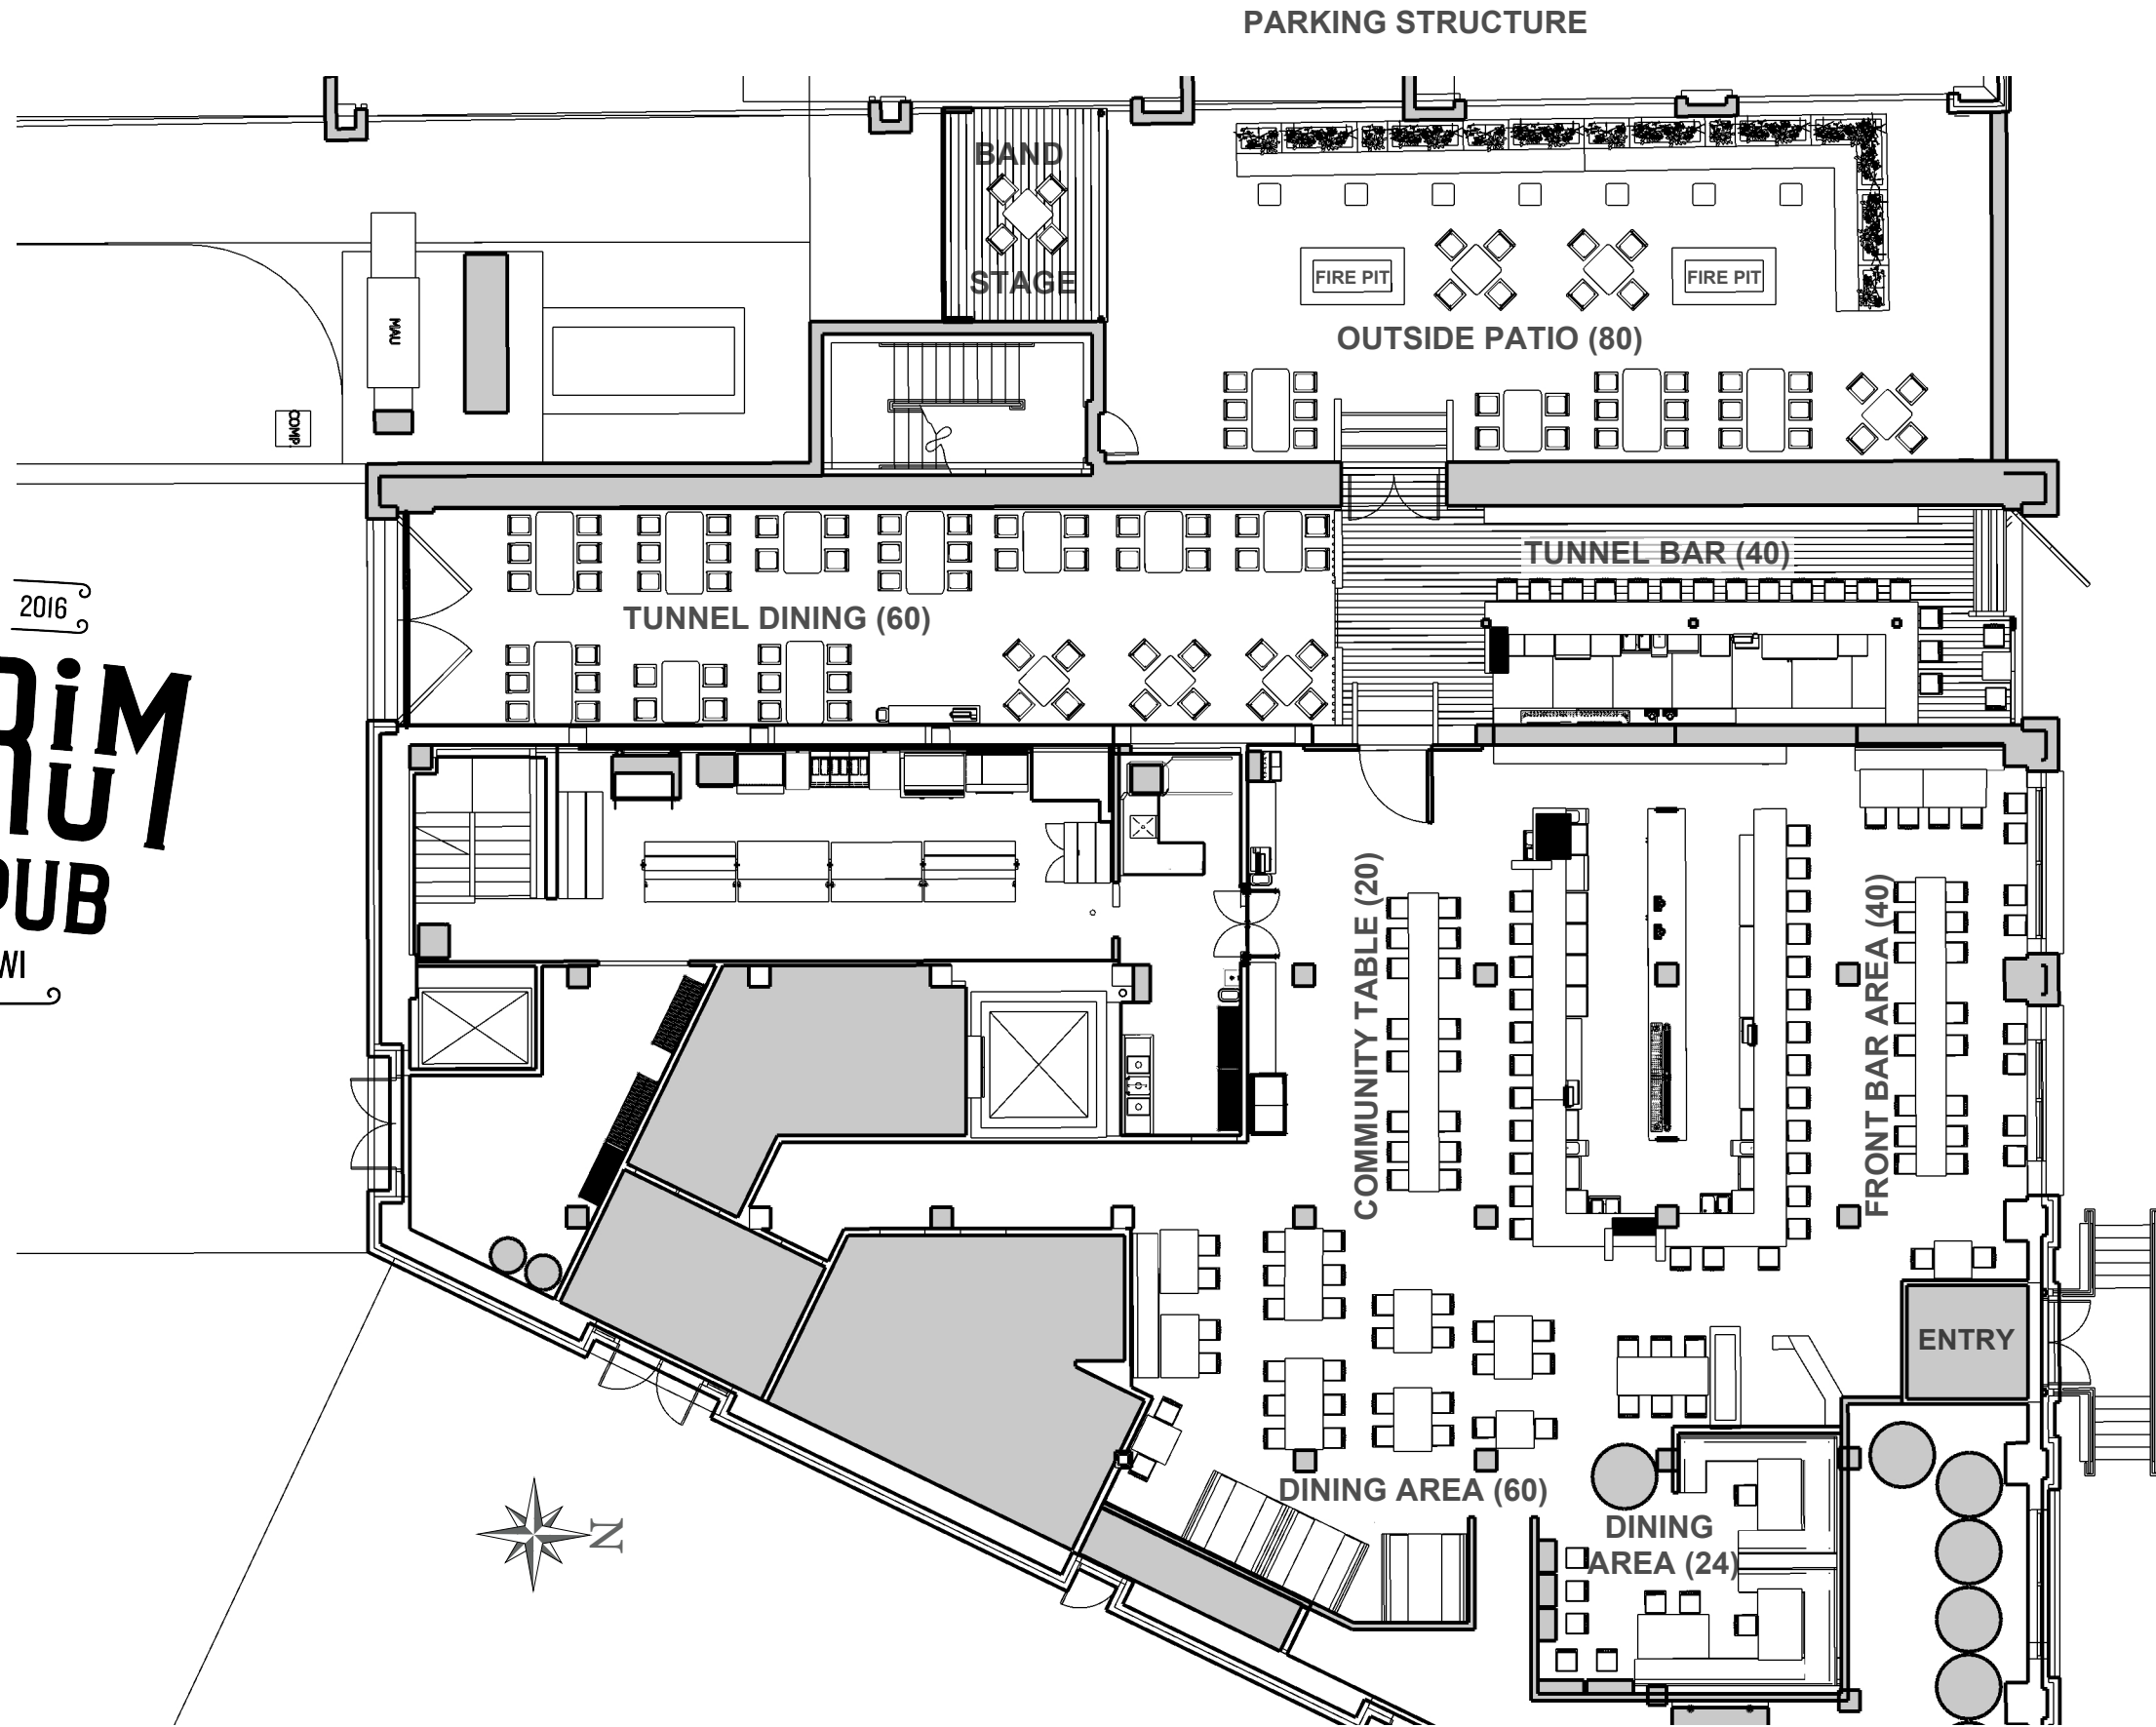

EST. *The* 2016
EXPLORUM
BREW PUB
MILWAUKEE, WI

W. SAINT PAUL AVENUE